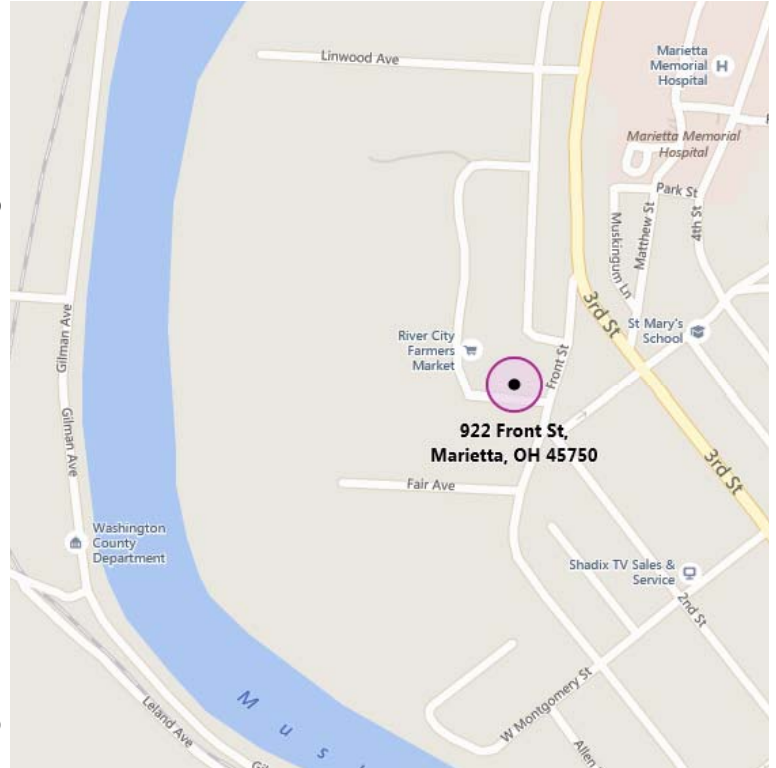

To Saint Ambrose

From Belpre OH/Parkersburg WV (Go to Belpre on Memorial Bridge)

Distance: Approximately 6 miles Time: 10 minutes

1. Take **OHIO RIVER SCENIC BYWY (US-50 W)** - go **0.4 miles**
2. Take ramp toward **OH-339/BEVERLY** - go **0.2 miles**
3. Turn Right on **STATE ROUTE 339 (OH-339)**
4. Turn Left on **SCHOOL HOUSE RD** - go **0.4 mile**
5. Arrive at **5080 SCHOOL HOUSE RD, LITTLE HOCKING**, on Left

To Washington County Fairgrounds

From Belpre, OH/Parkersburg, WV

1. Start out going north on OH-7 N for 12.1 miles
2. Turn left onto 2nd Street at traffic light at foot of the bridge.
3. Drive to Front Street. Make right and then turn left into Fairground.

From Beverly, OH

1. Start out going south on OH-60 for 17.6 miles
2. Turn right onto Front Street
3. Fairground is on your right.

From Williamstown, WV

1. Start out going north on Highland Ave / WV-14 toward Water St.
2. Continue to follow Highland Ave for .0.4 miles
3. Highland Ave becomes Marietta-Williamstown Bridge (Crossing into OHIO) for 0.2 miles
4. Turn left onto OH-26 / Greene St. / OH-7 for 0.2 miles
5. Turn right onto 2nd St.
6. Drive to Front Street. Make right and then turn left into Fairground.