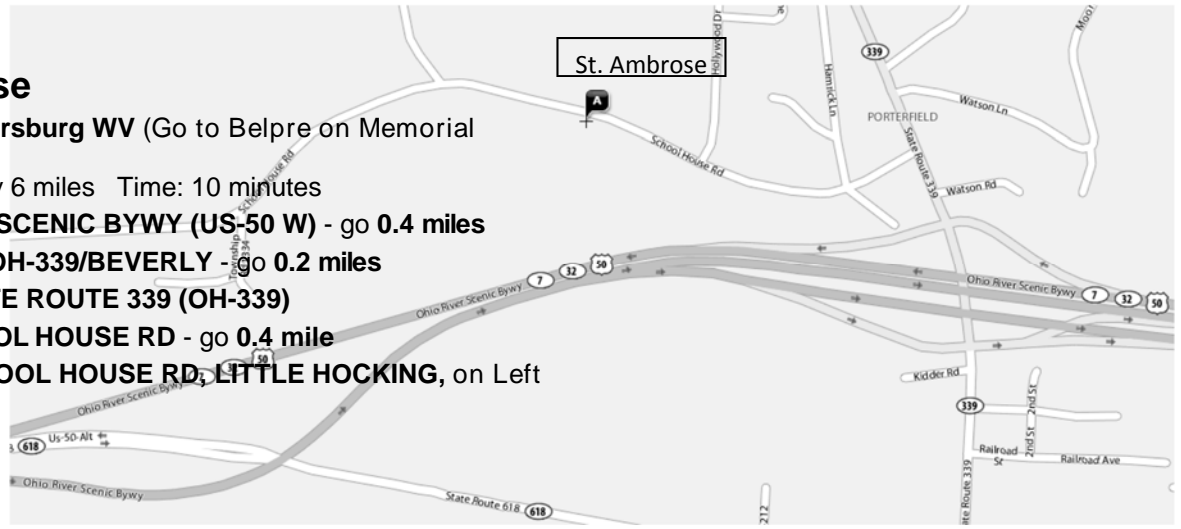

To Saint Ambrose

From Belpre OH/Parkersburg WV (Go to Belpre on Memorial Bridge)

Distance: Approximately 6 miles Time: 10 minutes

1. Take **OHIO RIVER SCENIC BYWY (US-50 W)** - go **0.4 miles**
2. Take ramp toward **OH-339/BEVERLY** - go **0.2 miles**
3. Turn Right on **STATE ROUTE 339 (OH-339)**
4. Turn Left on **SCHOOL HOUSE RD** - go **0.4 mile**
5. Arrive at **5080 SCHOOL HOUSE RD, LITTLE HOCKING**, on Left

To Washington County Fairgrounds

From Belpre, OH/Parkersburg, WV

1. Start out going north on OH-7 N for 12.1 miles
2. Turn left onto 2nd Street at traffic light at foot of the bridge.
3. Drive to Front Street. Make right and then turn left into Fairground.

From Beverly, OH

1. Start out going south on OH-60 for 17.6 miles
2. Turn right onto Front Street
3. Fairground is on your right.

From Williamstown, WV

1. Start out going north on Highland Ave / WV-14 toward Water St.
2. Continue to follow Highland Ave for .0.4 miles
3. Highland Ave becomes Marietta-Williamstown Bridge (Crossing into OHIO) for 0.2 miles
4. Turn left onto OH-26 / Greene St. / OH-7 for 0.2 miles
5. Turn right onto 2nd St.
6. Drive to Front Street. Make right and then turn left into Fairground.